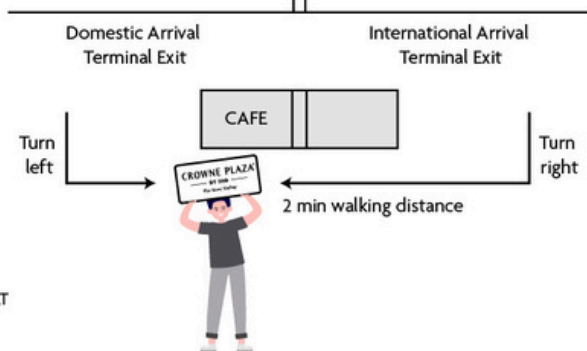

CROWNE PLAZA

BY IHG

Phu Quoc Starbay

AIRPORT PICK UP DIRECTION

ARRIVALS

SCAN FOR
CONCIERGE SUPPORT

COMPLIMENTARY SHUTTLE BUS SCHEDULE

Please reserve your seat 12 hours in advance

FROM RESORT TO AIRPORT	FROM AIRPORT TO RESORT
06:15	07:15
08:45	10:15
11:30	12:45
12:45	14:15
14:30	15:45
15:45	17:35
18:45	20:30
23:00	

NOTES

- Seats are subject to availability.
- The bus will depart on schedule, so please be at the airport or resort lobby 10 minutes before departure.
- To avoid any disturbances to the following bus timetable, the departure time will be strictly adhered to. Please select the bus timetable that is most convenient for your departure.
- Please contact us immediately if your flight gets changed or delayed, so that we may make arrangements for the next available shuttle transport.