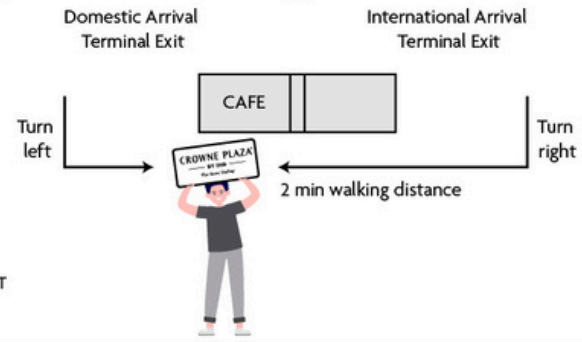

CROWNE PLAZA

BY IHG

Phu Quoc Starbay

AIRPORT PICK UP DIRECTION

ARRIVALS

SCAN FOR
CONCIERGE SUPPORT

COMPLIMENTARY SHUTTLE BUS SCHEDULE

New schedule takes effect on 6 April

Please reserve your seat 12 hours in advance

FROM RESORT TO AIRPORT	FROM AIRPORT TO RESORT
08:45	10:15
11:30	12:45
12:45	14:15
14:30	15:45
18:45	
09:50 14:00 17:10 20:20	
12:00 15:55 19:00 21:20	
	19:10 21:30
	20:30 22:45