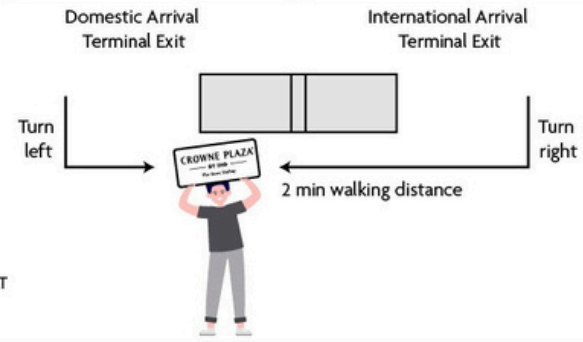

CROWNE PLAZA

BY IHG

Phu Quoc Starbay

AIRPORT PICK UP DIRECTION

ARRIVALS

SCAN FOR
CONCIERGE SUPPORT

COMPLIMENTARY SHUTTLE BUS SCHEDULE

New schedule takes effect on 6 April

Please reserve your seat 12 hours in advance

FROM RESORT TO AIRPORT	FROM AIRPORT TO RESORT
08:45	10:15
11:30	12:45
12:45	14:15
14:30	15:45
18:45	

NOTES

- Seats are subject to availability.
- The bus will depart on schedule, so please be at the airport or resort lobby 10 minutes before departure.
- To avoid any disturbances to the following bus timetable, the departure time will be strictly adhered to. Please select the bus timetable that is most convenient for your departure.
- Please contact us immediately if your flight gets changed or delayed, so that we may make arrangements for the next available shuttle transport.