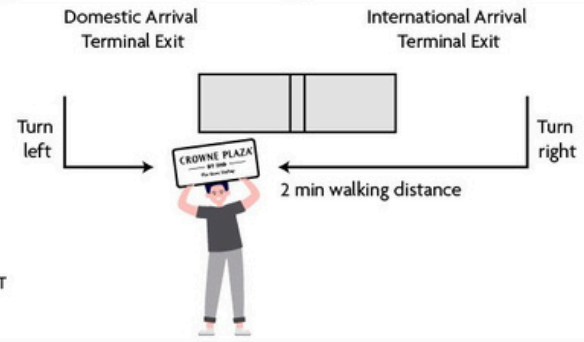

CROWNE PLAZA

BY IHG

Phu Quoc Starbay

AIRPORT PICK UP DIRECTION

ARRIVALS

SCAN FOR
CONCIERGE SUPPORT

COMPLIMENTARY SHUTTLE BUS SCHEDULE

New schedule takes effect on 1st June

Please reserve your seat 12 hours in advance

FROM RESORT TO AIRPORT	FROM AIRPORT TO RESORT
08:45	10:15
11:30	12:45
12:45	14:15
14:30	15:45
18:45	20:00

NOTES

- Seats are subject to availability.
- The bus will depart on schedule, so please be at the airport or resort lobby 10 minutes before departure.
- To avoid any disturbances to the following bus timetable, the departure time will be strictly adhered to. Please select the bus timetable that is most convenient for your departure.
- Please contact us immediately if your flight gets changed or delayed, so that we may make arrangements for the next available shuttle transport.